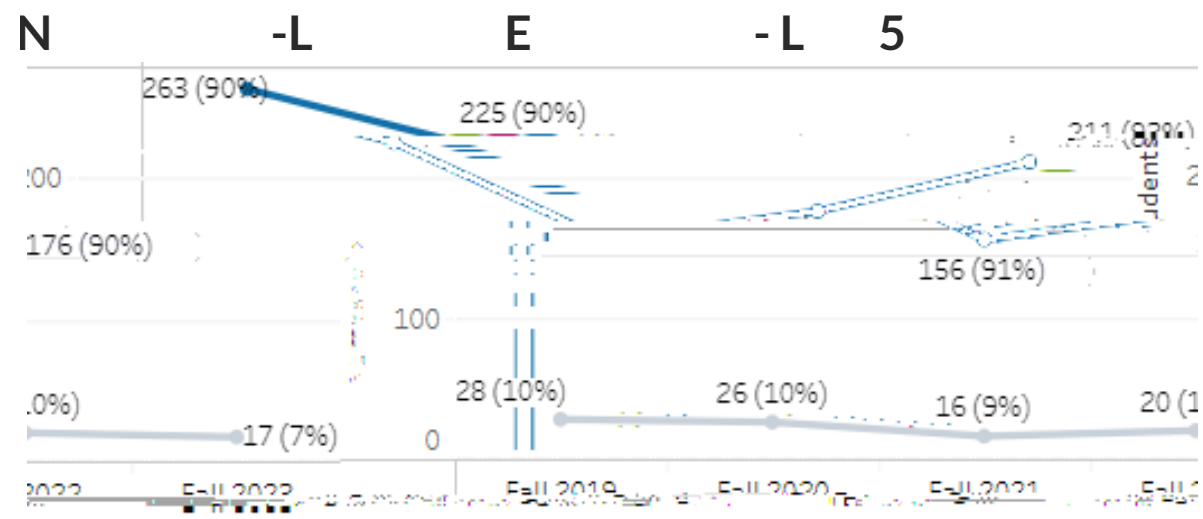

211

GMAJ

64

GADAE

5.4

AEAGEIME

2.9

DEGREE

Non-URM Academic Group 22-23

Course num	Description	n (AY)	Nonpass	Nonpass% diff	Inequity	Group	URM	n (URM)
711 (22)	NUDS 415 - Experiences of Color	164	10%			Non-URM	112	4% (5)
						URM	52	20% (16)
						Non-URM	21	53% (43)
						URM	31	20% (16)