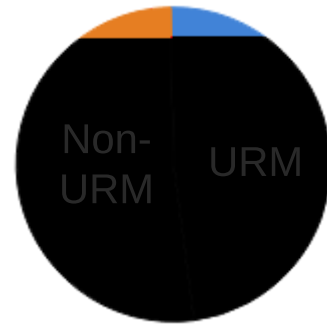

Fall 2023

Enrollment has declined 41% in the last 5 years

Nearly half (48.2%) are URM (38.2% Latinx, 11.9% Black)

AY 22-23

44% of undergraduates graduated in 2022-23

Years (F)
AY 22-23

URM Frosh (F): 4.8 years

Years (T)
AY 22-23

URM Transfer (T): 3.0 Years

Academic Group
■ Undergraduate
■ Postbaccalaureate

For more information, check out Pioneer Insights.
 • Graduation rates are calculated on incoming Fall cohorts.*
 • [Program Enrollment](#)