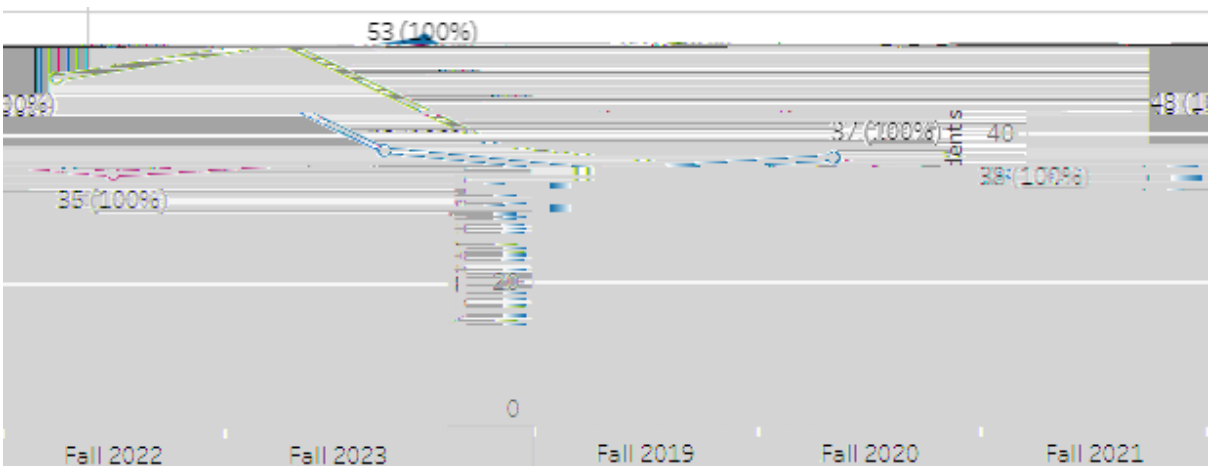

Enrollment has declined 23% in the last 5 years

Less than half (38.8%) are URM (35.3% Latinx, 2.4% Black)

22% of undergraduates graduated in 2022-23

URM Frosh (F): 8.6 Years

URM Transfer (T): 3.1 Years

For more information, check out Pioneer Insights.

- Graduation rates are calculated on incoming Fall cohorts.*
- [Program Enrollment](#)
- [Degree Data](#)
- [Course Outcomes \(DFW Rates\)](#)
- [Equity Course Outcomes](#)

Pioneer Insights: data.csueastbay.edu