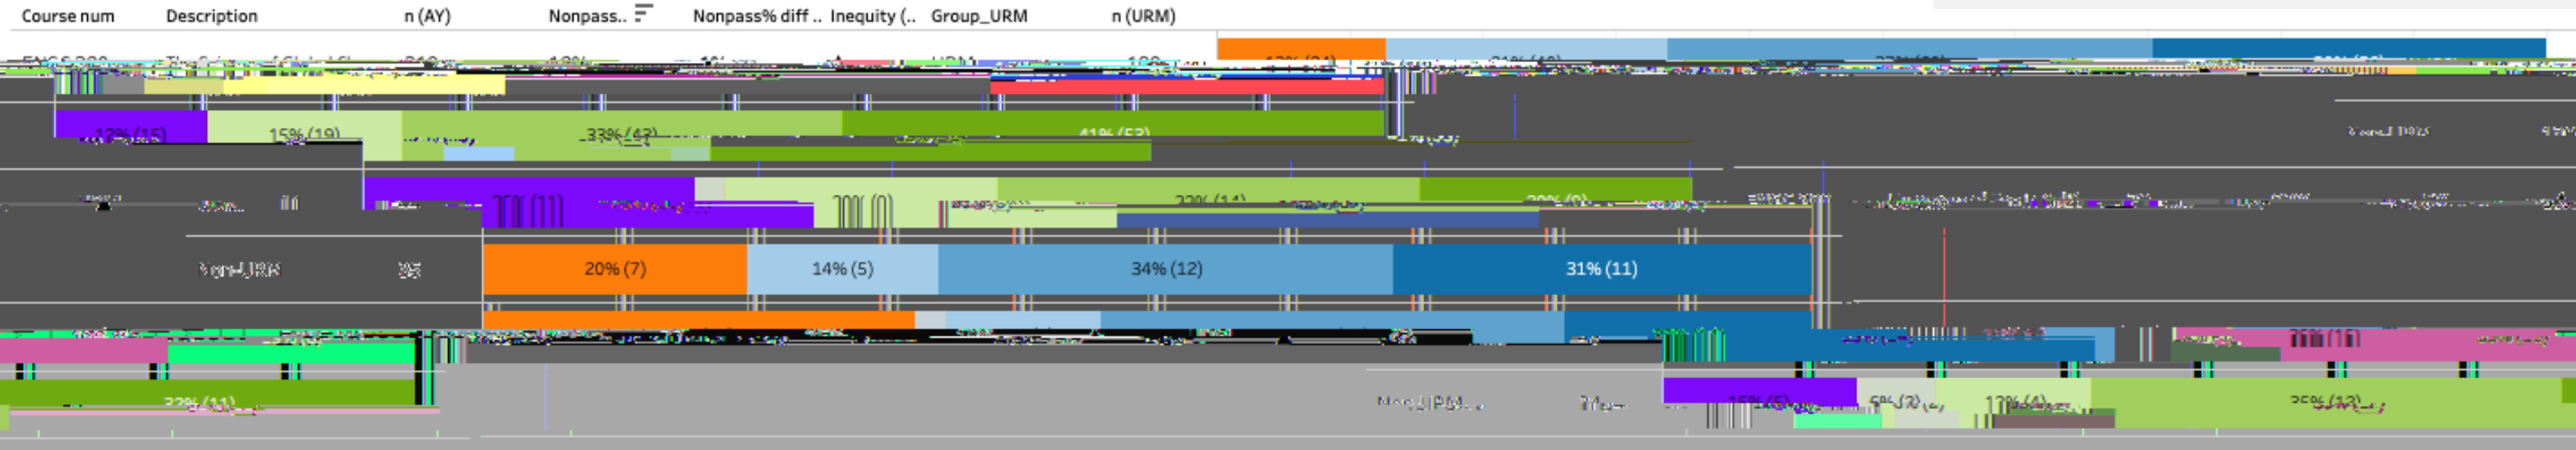

Enrollment has declined 23% in the last 5 years

Less than half (38.8%) are URM (35.3% Latinx, 2.4% Black)

22% of undergraduates graduated in 2022-23

URM Frosh (F): 8.6 Years

URM Transfer (T): 3.1 Years

For more information, check out Pioneer Insights.

- Graduation rates are calculated on incoming Fall cohorts.*
- [Program Enrollment](#)
- [Degree Data](#)
- [Course Outcomes \(DFW Rates\)](#)
- [Equity Course Outcomes](#)

Pioneer Insights: data.csueastbay.edu