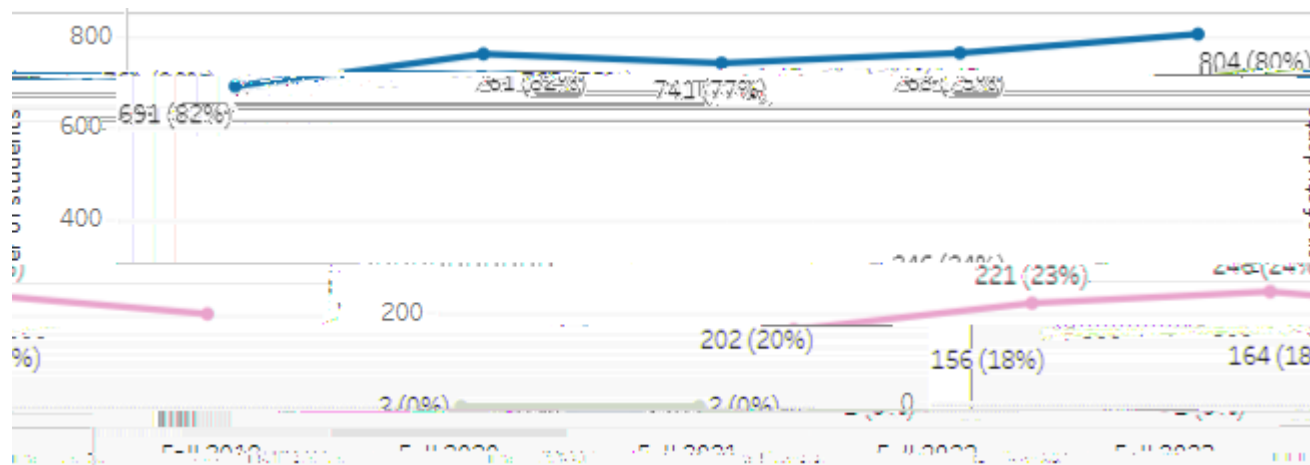

Enrollment has increased 16% in the last 5 years

Less than half (27.4%) are URM (23% Latinx, 5.2% Black)

24% of undergraduates graduated in 2022-23

URM Frosh (F): 5.5 Years  
URM Transfer (T): 2.3 Years

For more information, check out Pioneer Insights.