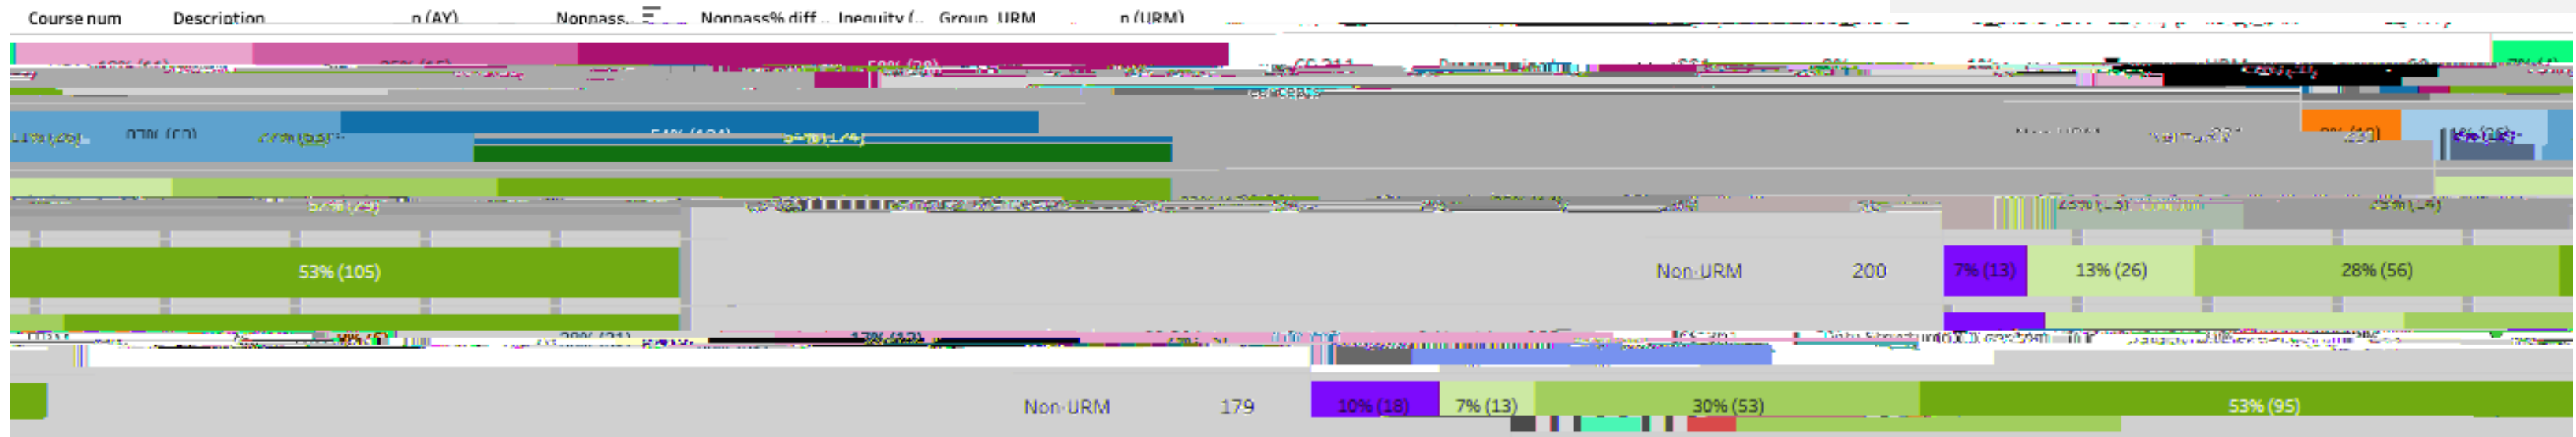

Enrollment has increased 16% in the last 5 years

Less than half (27.4%) are URM (23% Latinx, 5.2% Black)

24% of undergraduates graduated in 2022-23

URM Frosh (F): 5.5 Years  
URM Transfer (T): 2.3 Years

For more information, check out Pioneer Insights.