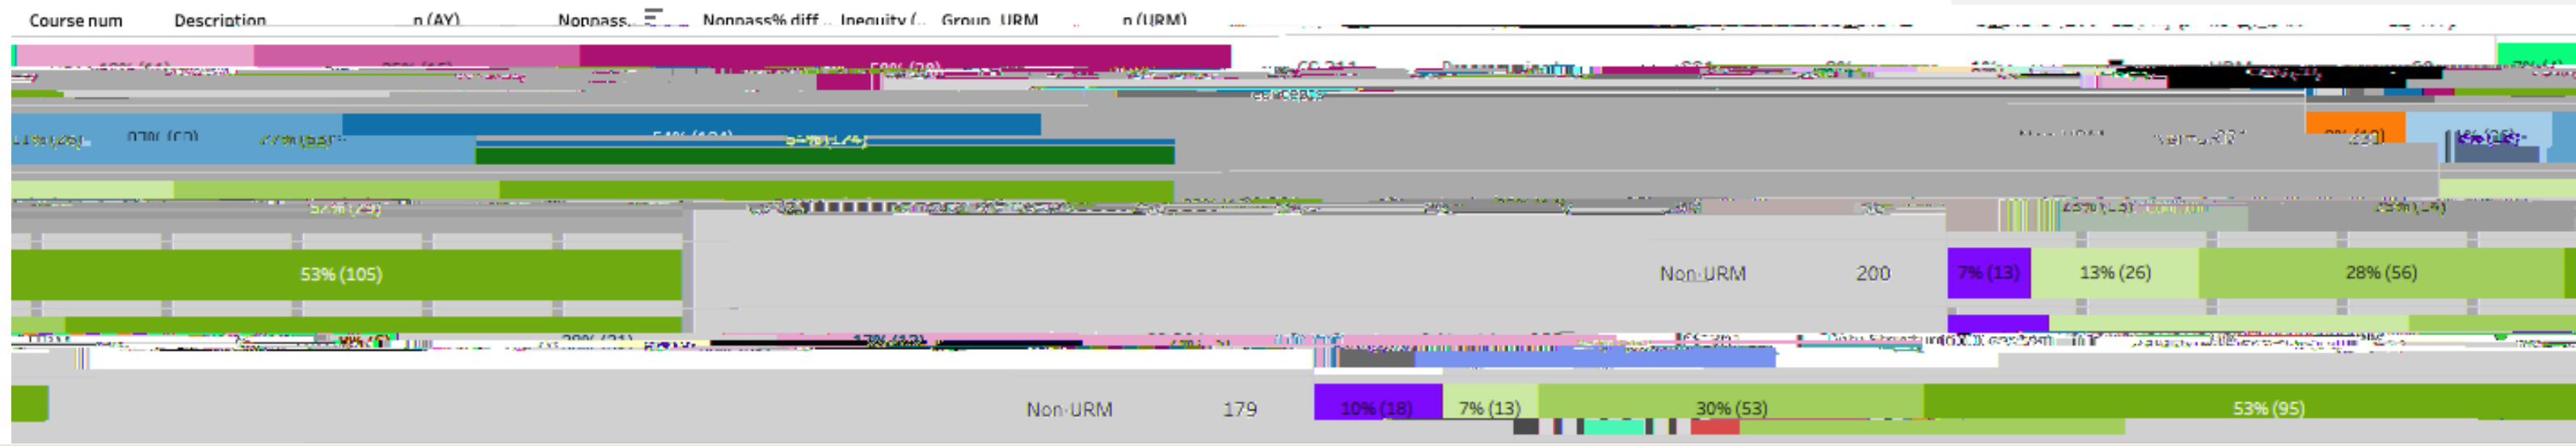

113
Fall 2023

UG MAJORS

Enrollment has declined 30% in the last 5 years

DIVERSITY

Almost half (43.1%) are URM (37.2% Latinx, 7.3% Black)

19
AY 22-23

GRADUATES

17% of undergraduates graduated in 2022-23

6.5
Years (F)
AY 22-23

AVERAGE TIME TO DEGREE

URM Frosh (F): 5.5 Years
URM Transfer (T): 3.5 Years

3.4
AY 22-23

Non-passing Rates in Highest E

Computerr

For more information, check out Pioneer Insights.

- Graduation rates are calculated on incoming Fall cohorts.*
- [Program Enrollment](#)
- [Degree Data](#)
- [Course Outcomes \(DFW Rates\)](#)
- [Equity Course Outcomes](#)