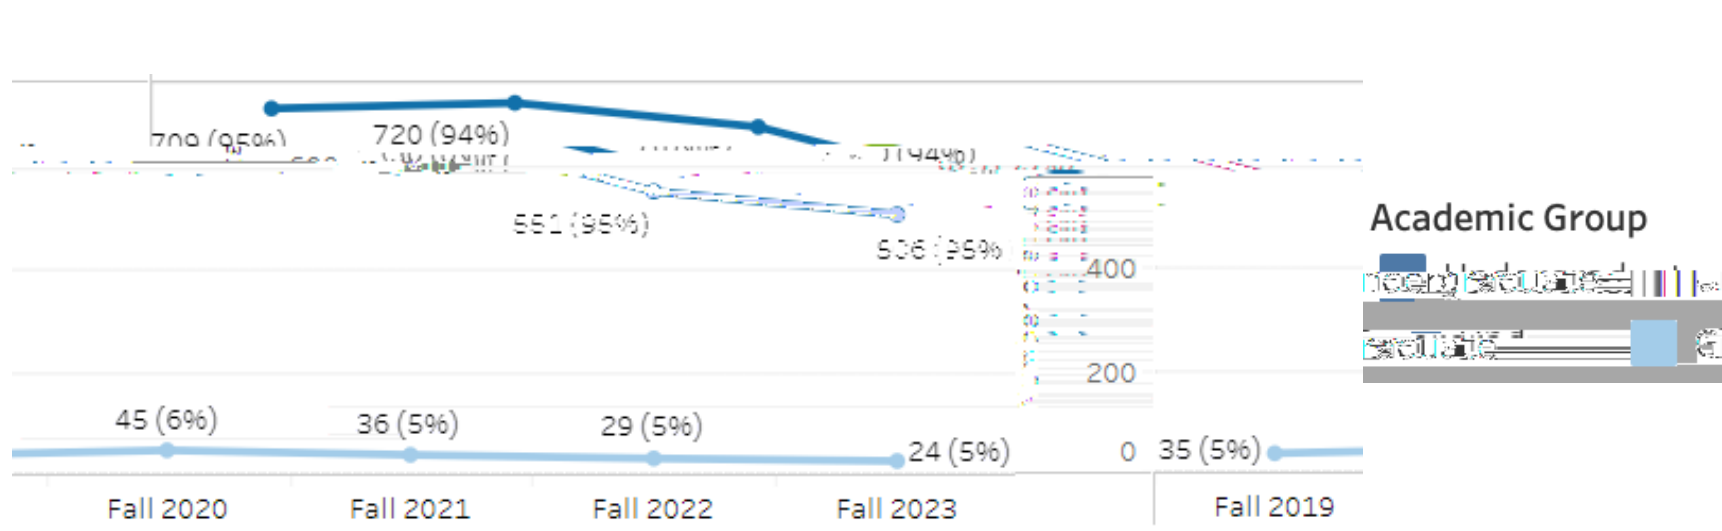

Enrollment has declined
38% in the last 5 years

Almost half (43.8%) are URM
(40.2% Latinx, 5.4% Black)

21% of undergraduates
graduated in 2022-23

URM Frosh (F): 5.6 years
URM Transfer (T): 5.1 Years

For more information, check out Pioneer Insights.