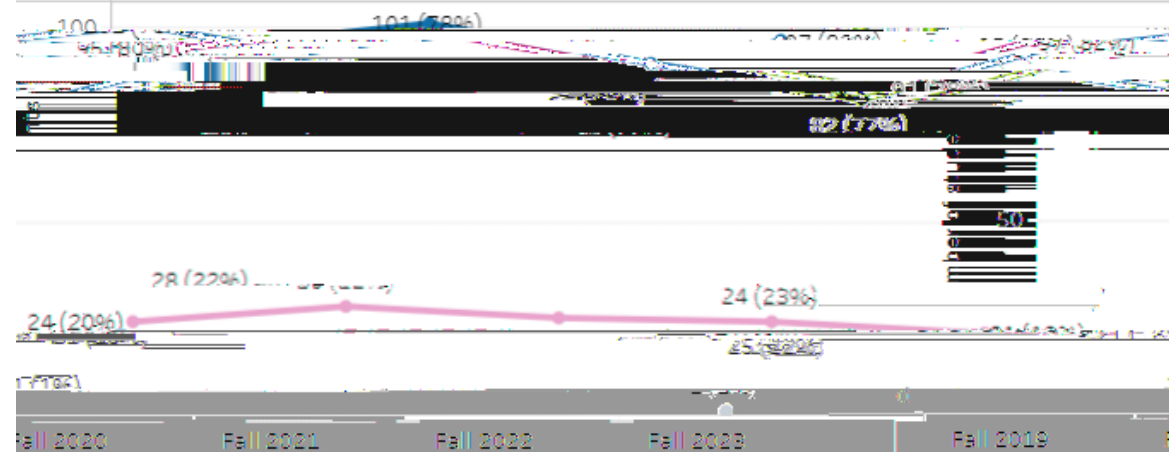

History Program Insights

UG MAJORS

Enrollments

DIVERSITY

Less than half (37%) are URM
(31.3% Latinx, 6.3% Black)

GRADUATES

31% of undergraduates
graduated in 2022-23

AVERAGE TIME TO DEGREE

URM Frosh (F): 5.2 Years
URM Transfer (T): 2.9 Years

Non-passing Rates in Highest E

Grades ■ DFWU ■ A ■ B ■ C ■ CR

History Enrollment - Last 5 Years

Academic Group