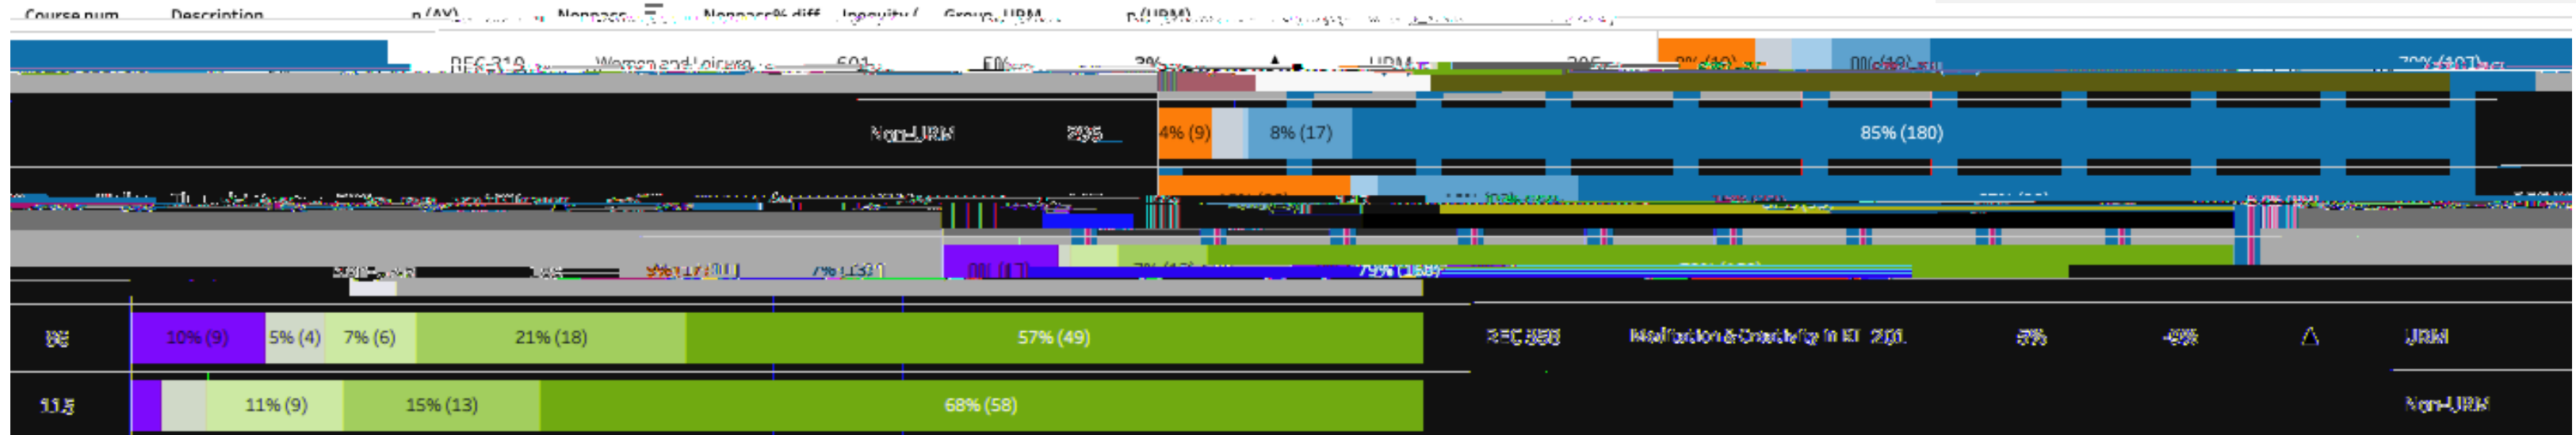

Recreation Program Insights

UG MAJORS

Non-URM

DIVERSITY

GRADUATES

AVERAGE TIME TO DEGREE

Non-passing Rates in Highest E

Grades ■ ■ ■ ■